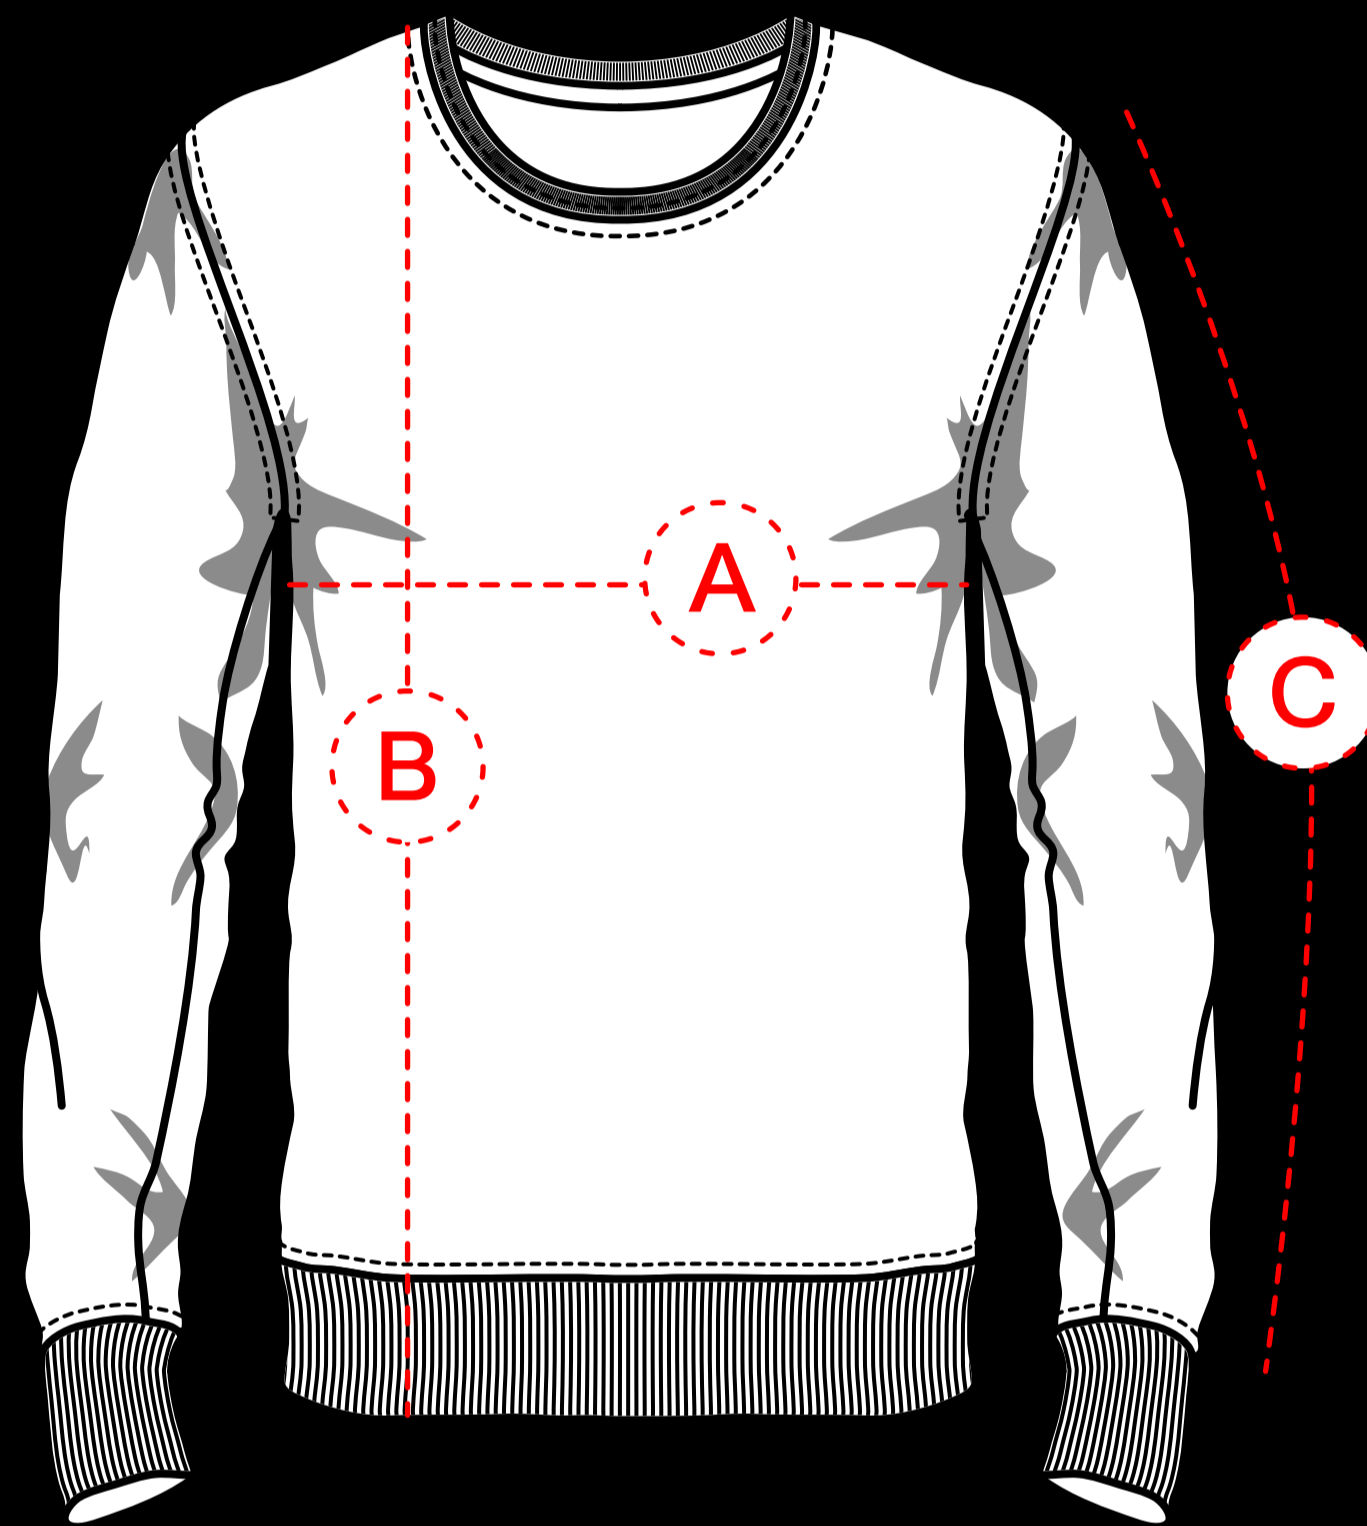

Sizing Guide

CREWNECK

	XS	S	M	L	XL	XXL
A: Half Chest	48	50.5	53	56	59	62
B: Body Length	65	68	72	74	76	78
C: Sleeve Length	62	64.5	66	67.5	69	70.5
Certifications						