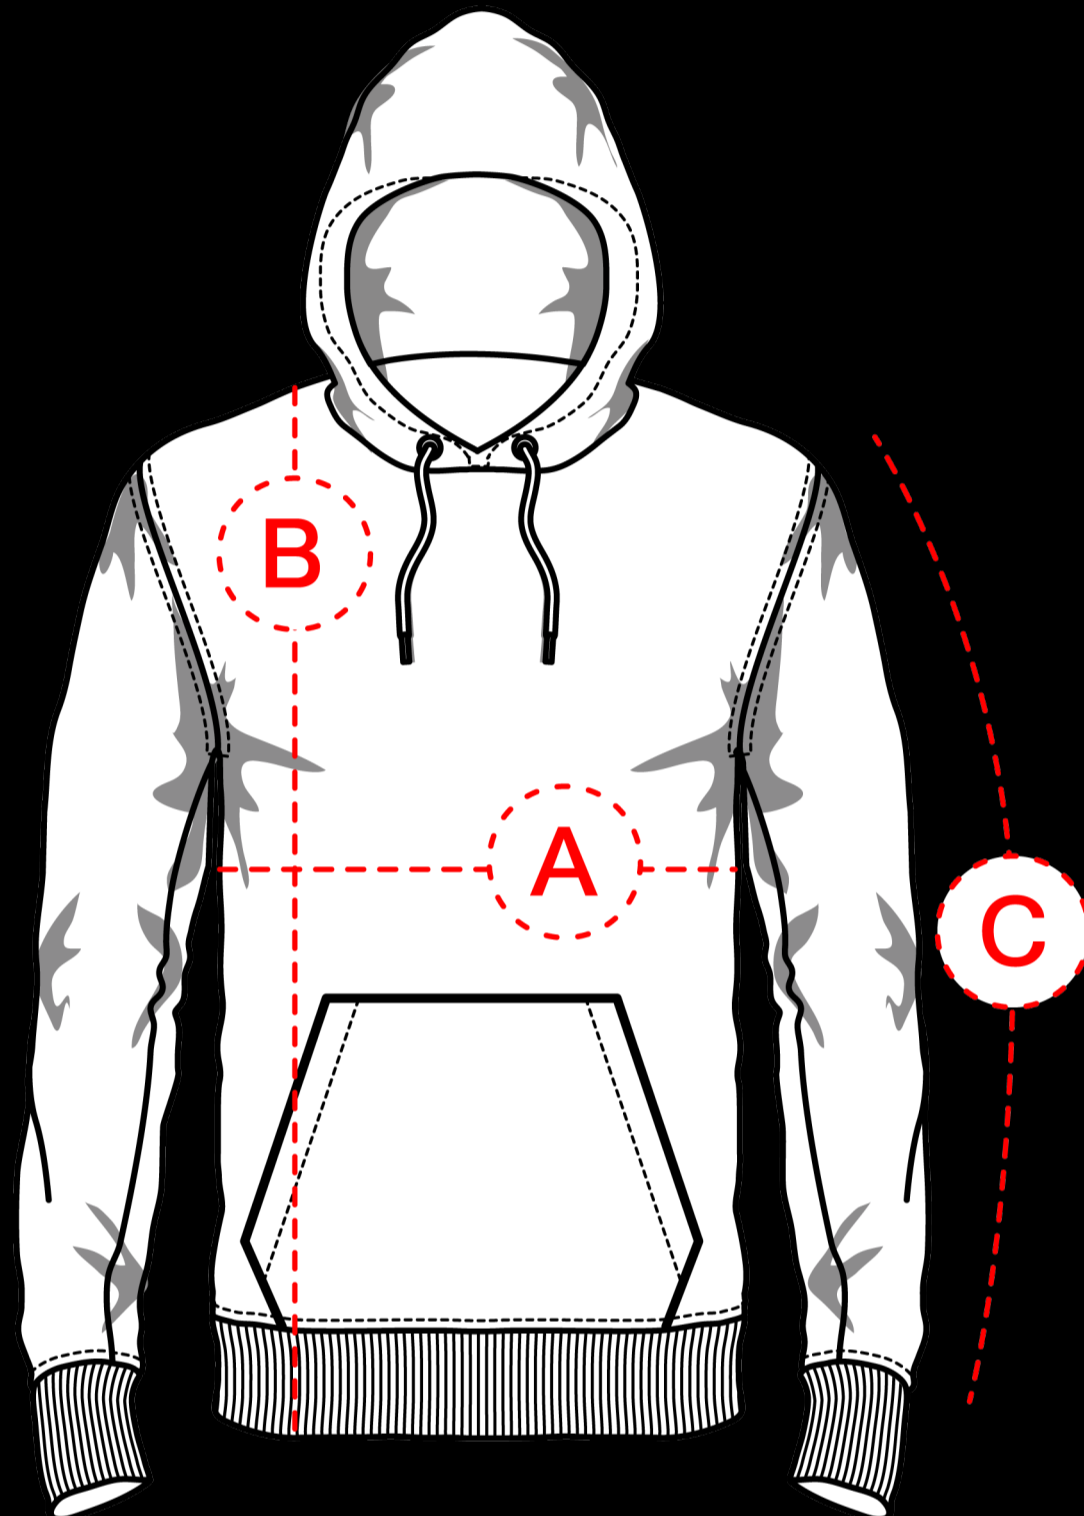

Sizing Guide

HOODIE

	XS	S	M	L	XL	XXL
A: Half Chest	49	51.5	54	57	60	63
B: Body Length	65	68	72	74	76	78
C: Sleeve Length	61.5	64	65.5	67	68.5	70
Certifications						