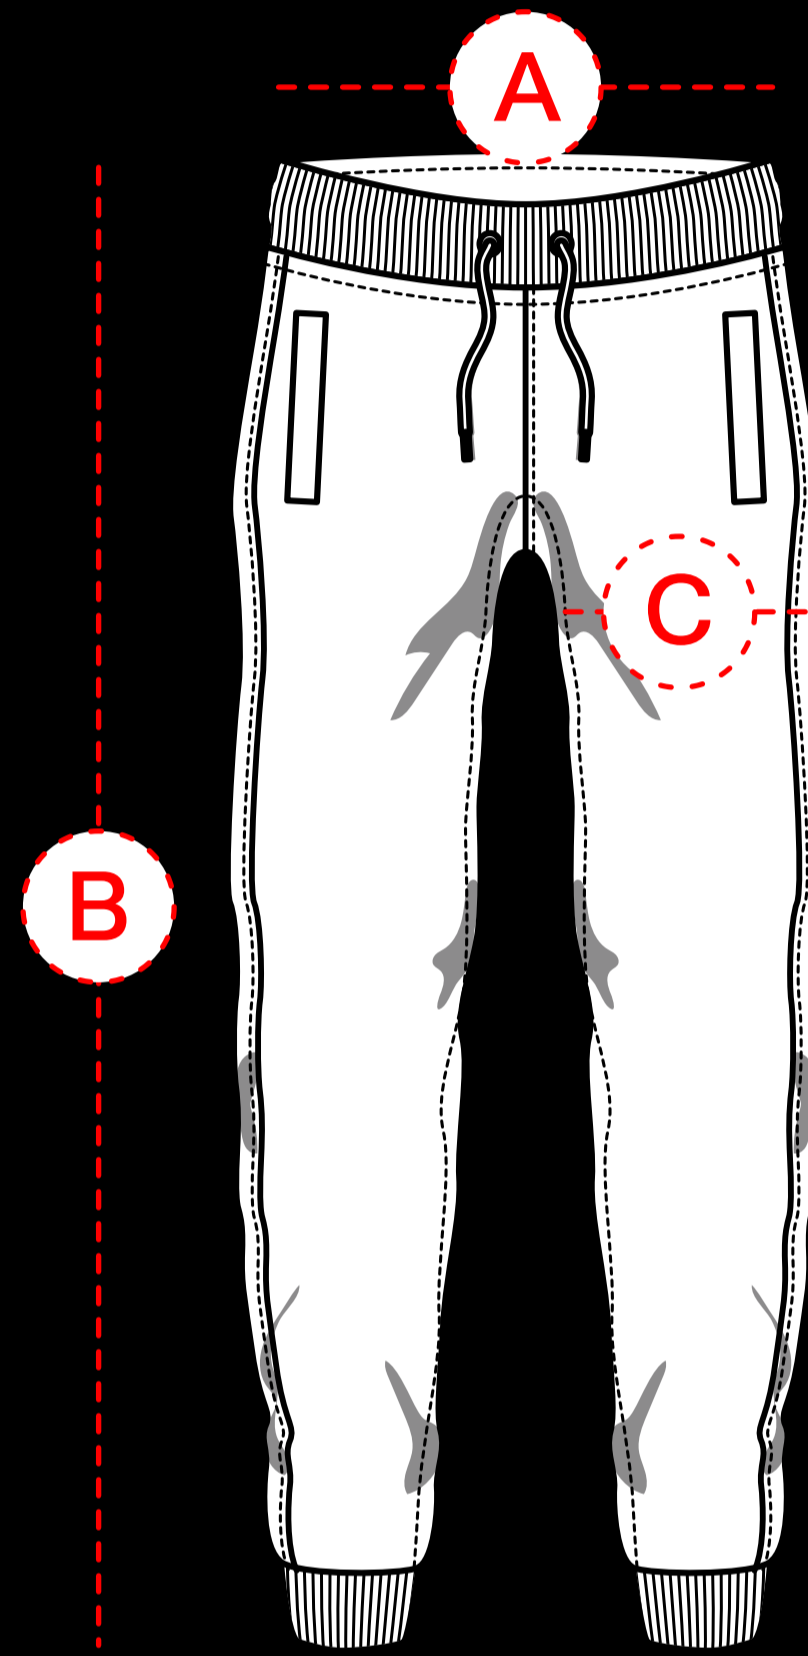

Sizing Guide

Pant

	XS	S	M	L	XL	XXL
A: Waist	34	37a	40	43	46	49
B: Leg Length	100	102	104	106	108	110
C: Tight	28	29.2	30	31	32.5	34
Certifications						