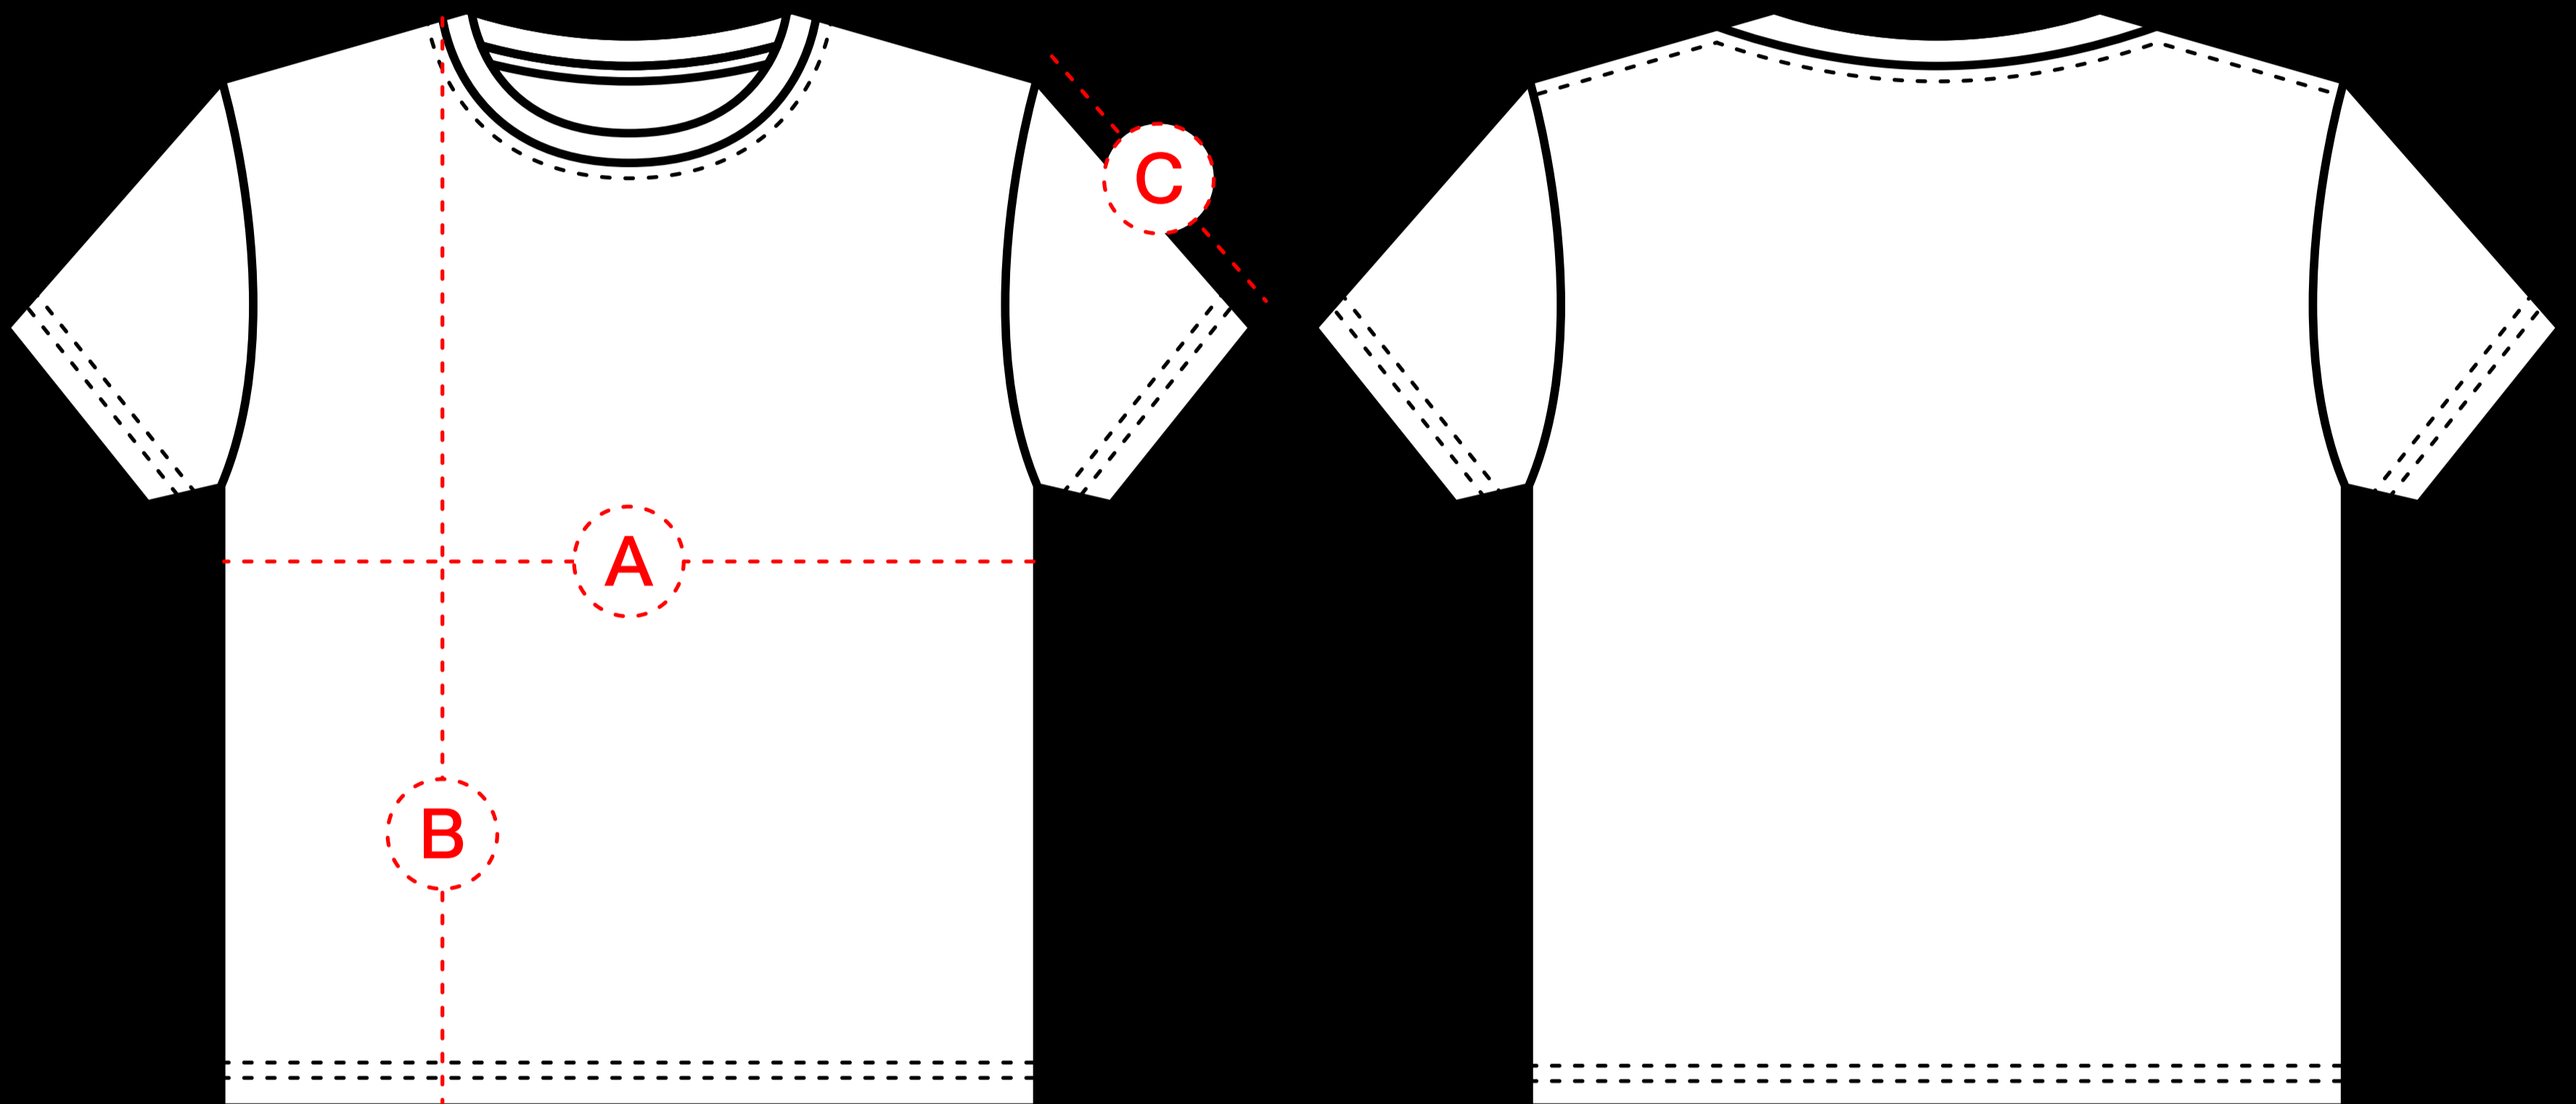

Sizing Guide

T-Shirt

	XS	S	M	L	XL	XXL
A: Half Chest	46	49	52	55	58	61
B: Body Length	66	69	72	74	76	78
C: Sleeve Length	19.5	20.5	21.5	22.5	22.5	23.5
Certifications						